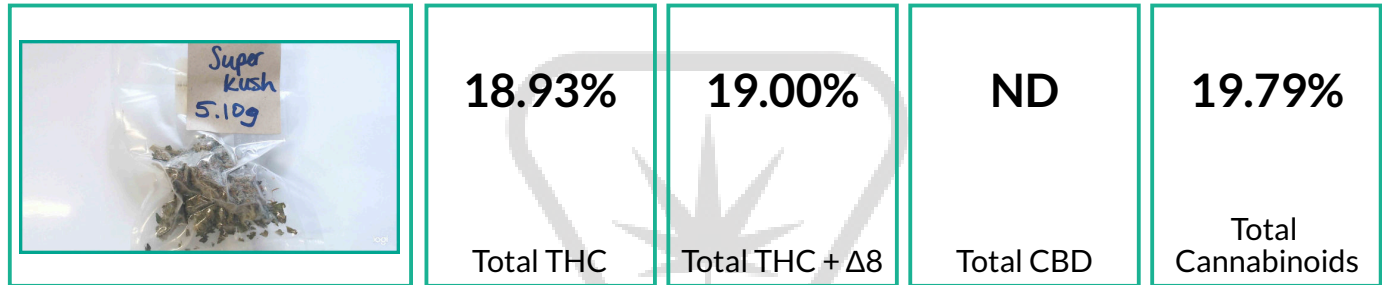

# Certificate of Analysis

Powered by Confident Cannabis

1 of 2

Love & Organics

Sample: 2002CVS0213.0610

Strain: Super Kush (Flower)

Batch#: Super Kush (Flower); Batch Size: g

Sample Received: 02/13/2020; Report Created: 02/14/2020; Expires: 03/15/2020

Lic. #

Super Kush (Flower)

Plant, Flower - Cured